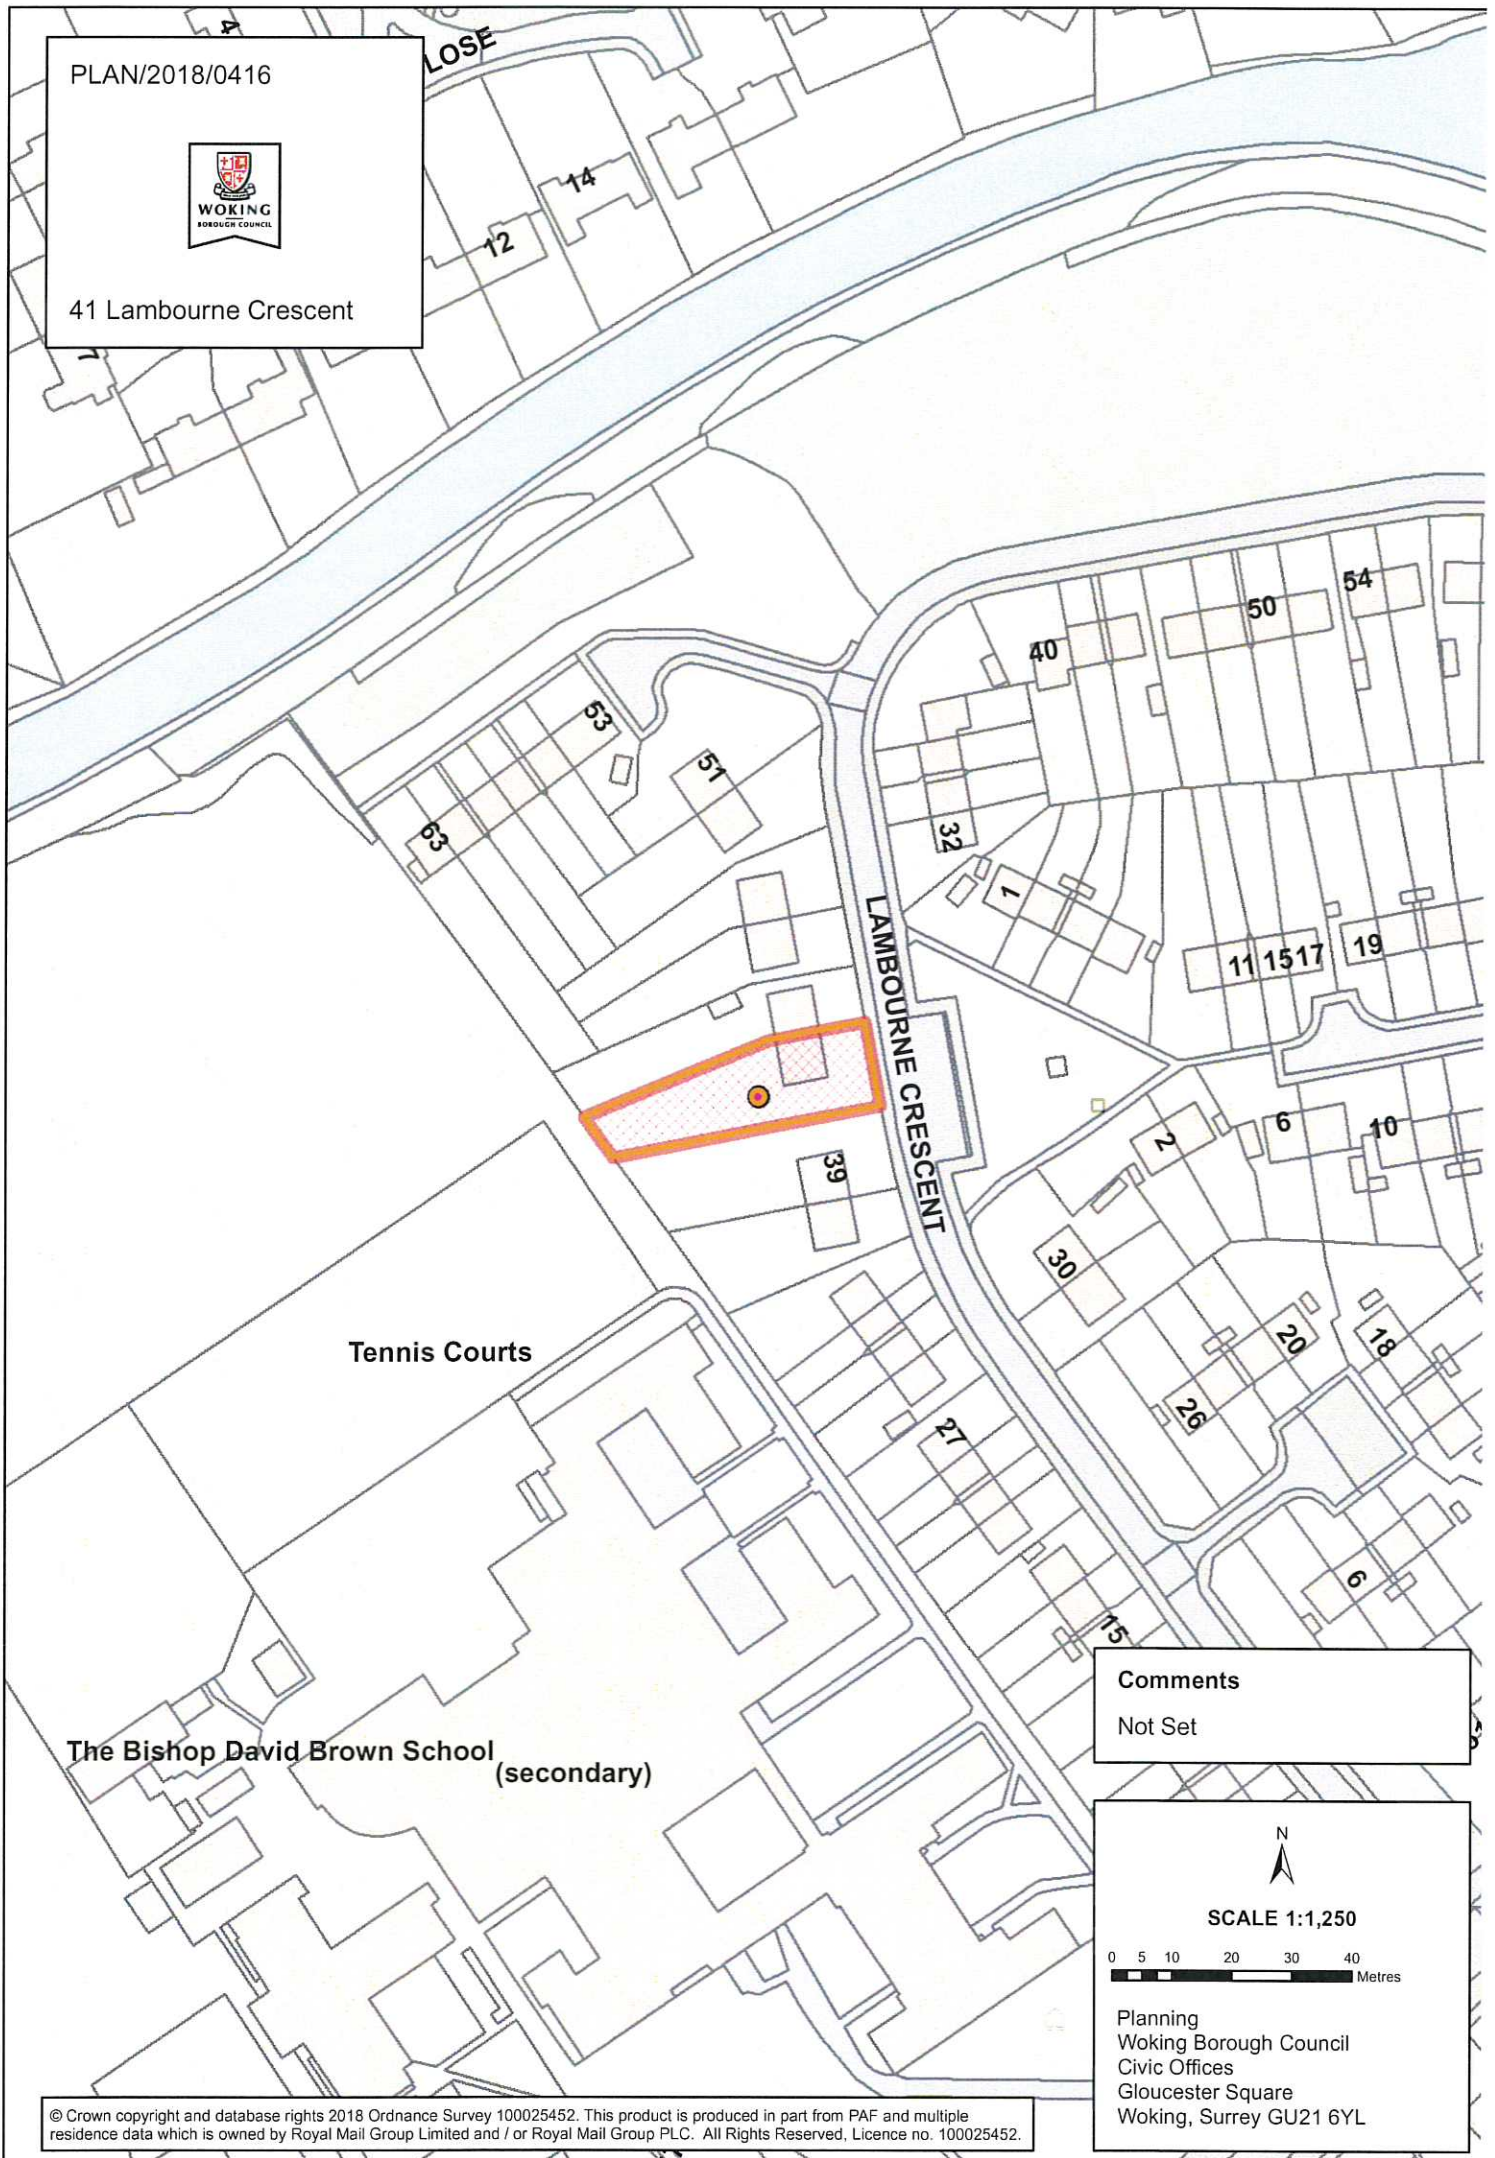

PLAN/2018/0416

41 Lambourne Crescent

Comments

Not Set

SCALE 1:1,250

Planning
Woking Borough Council
Civic Offices
Gloucester Square
Woking, Surrey GU21 6YL